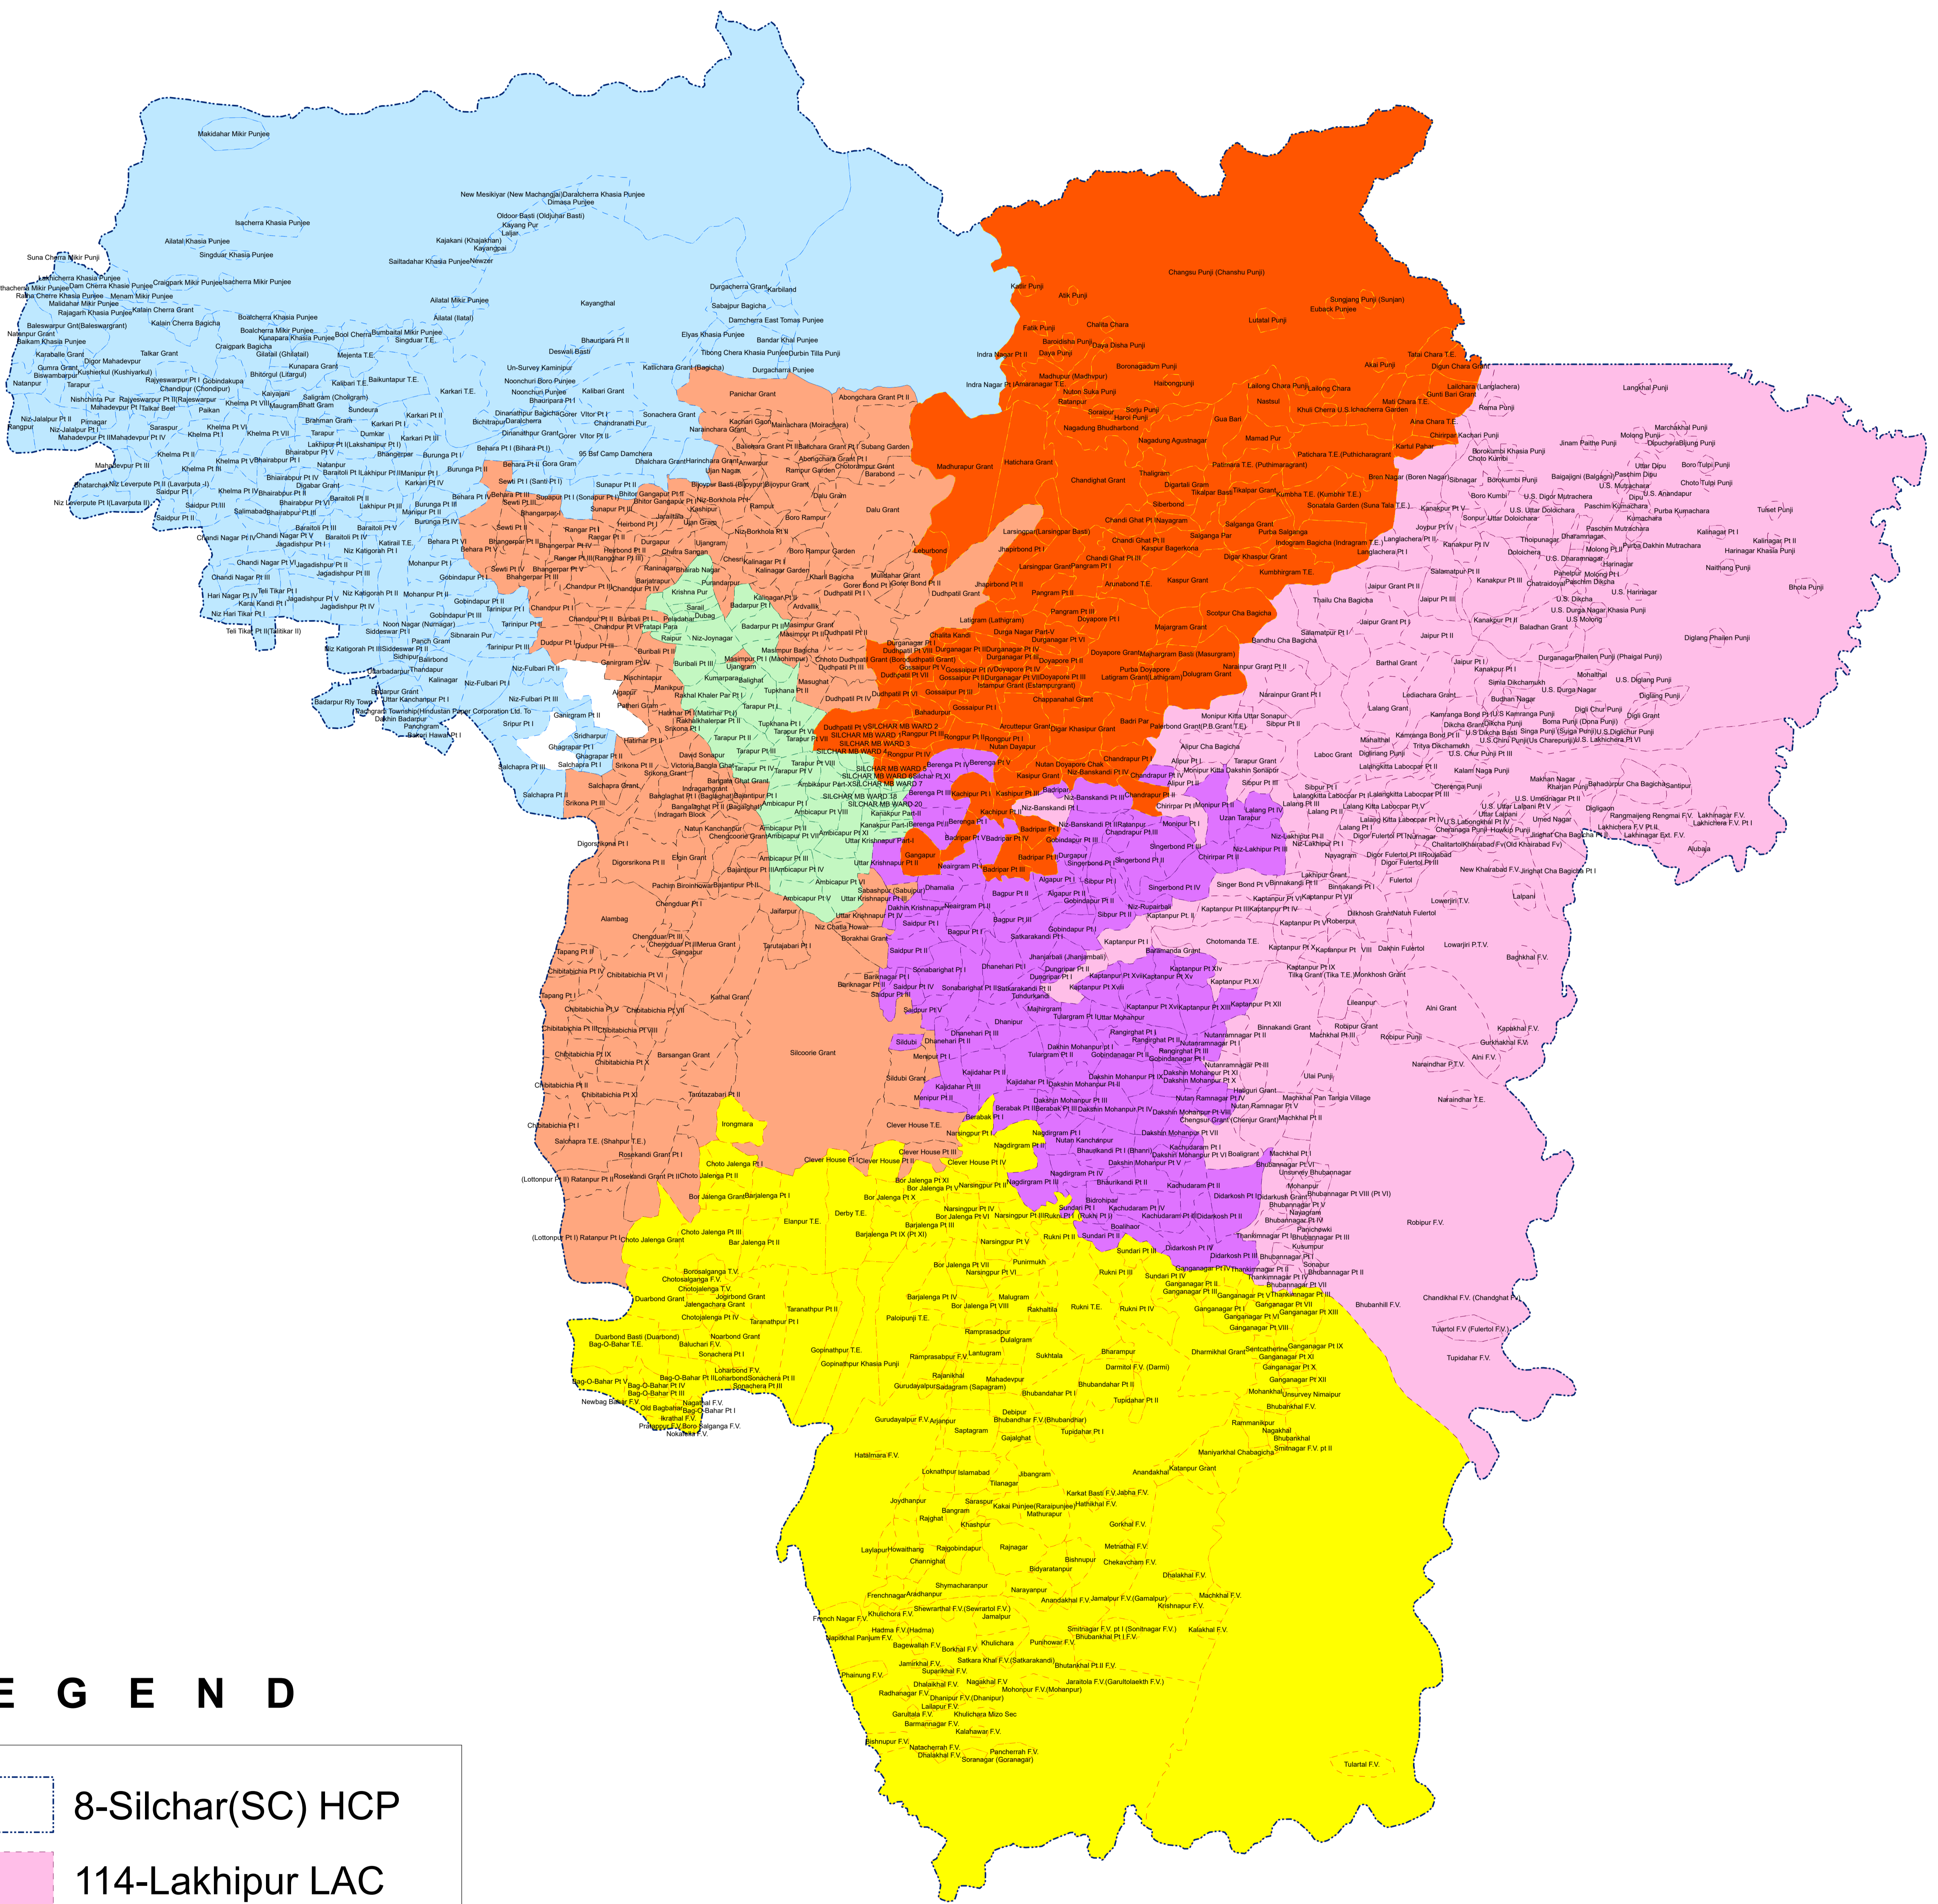

MAP SHOWING 8-SILCHAR(SC) HCP ALONG WITH LEGISLATIVE ASSEMBLY CONSTITUENCY

LEGEND

- 8-Silchar(SC) HCP
- 114-Lakhipur LAC
- 115-Udharbond LAC
- 116-Katigorah LAC
- 117-Borkhola LAC
- 118-Silchar LAC
- 119-Sonai LAC
- 120-Dholai(SC) LAC